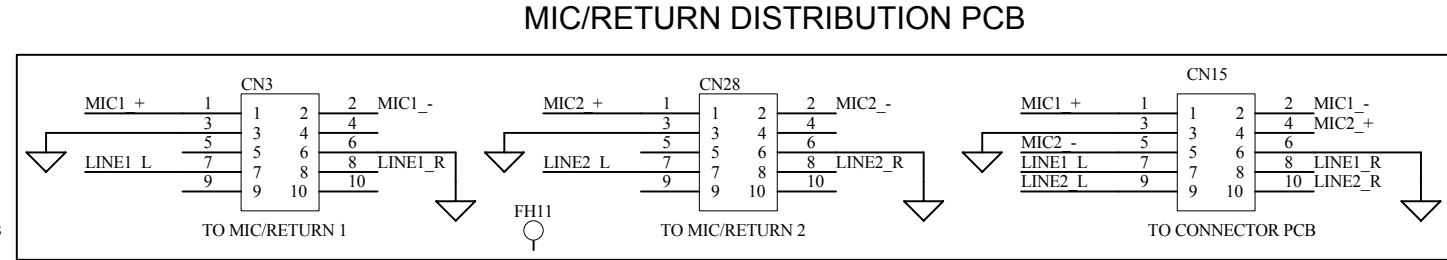

TITLE: XONE 92 SLAVE CARD
 PAGE:
 DRG No: C5303 ISSUE: 1 SHEET: 1 OF 2

ALLEN&HEATH
 Kernick Industrial Estate,
 Penryn, Cornwall,
 England. TR10 9LU
 Tel: +44 (0)8707 556250
 Fax: +44 (0)8707 556251

ISSUE	BY	DATE	CHK BY
1	ARJ	07-11-03	