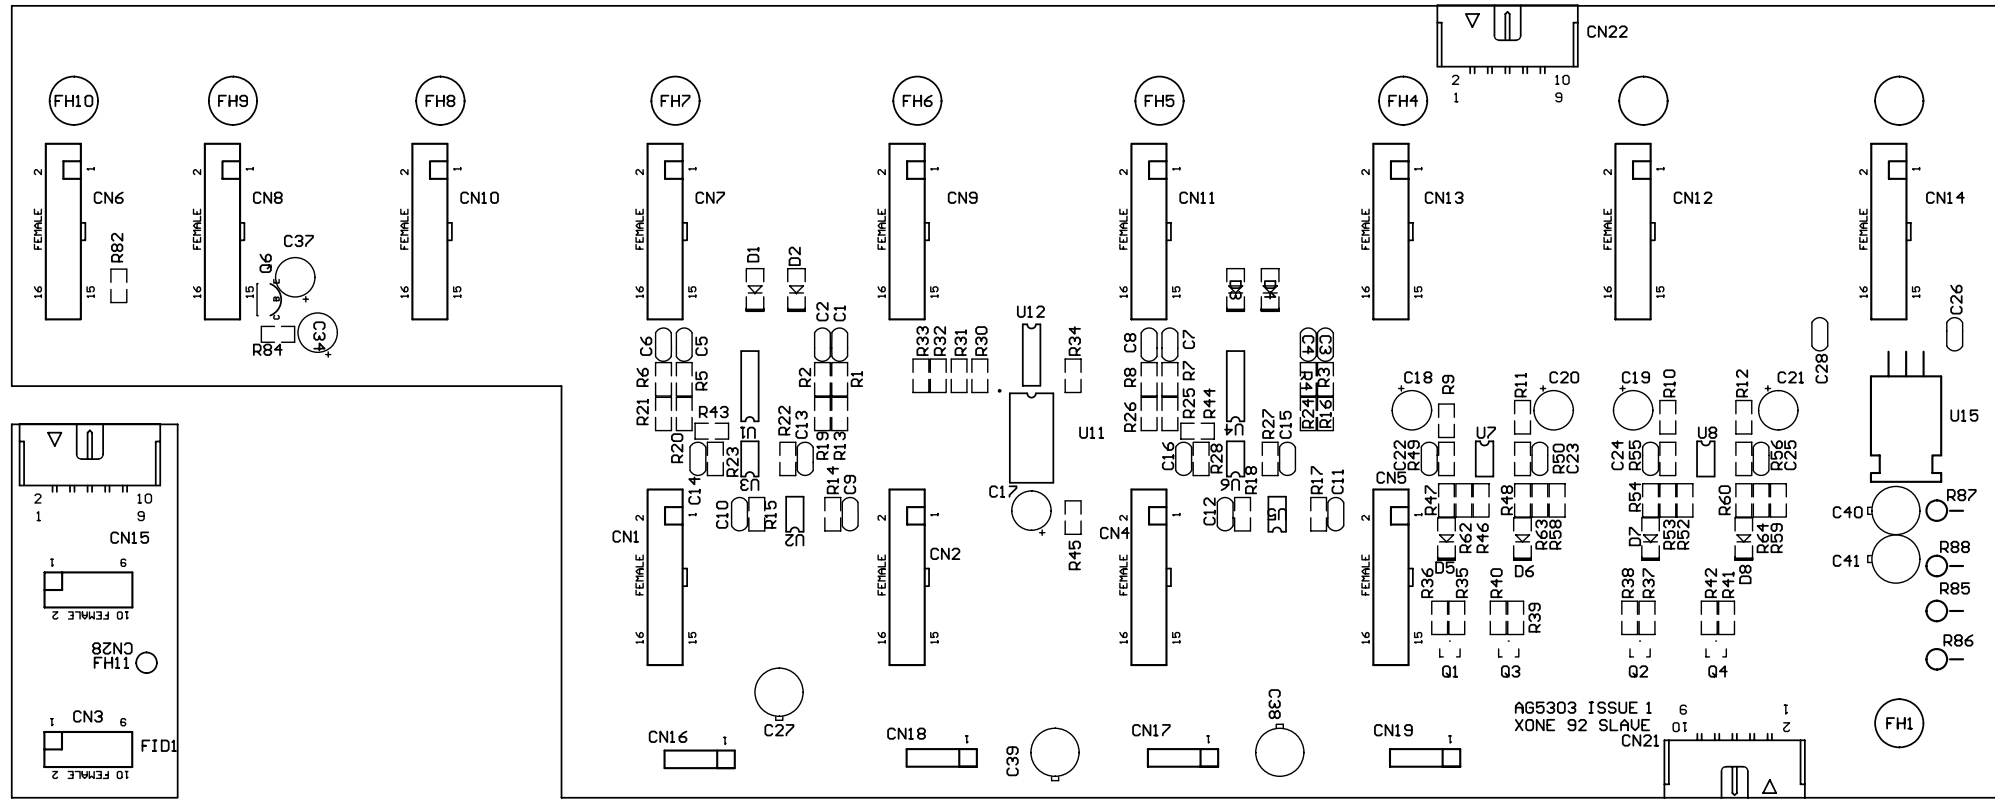

FILE: AG5303 ISS 1 SHEET 3.Sch
 PRINTED: 16:41:08 12-Feb-2004

TITLE: XONE 92 SLAVE CARD
 PAGE:
 DRG No: C5303 ISSUE: 1 SHEET: 2 OF 2

FID4