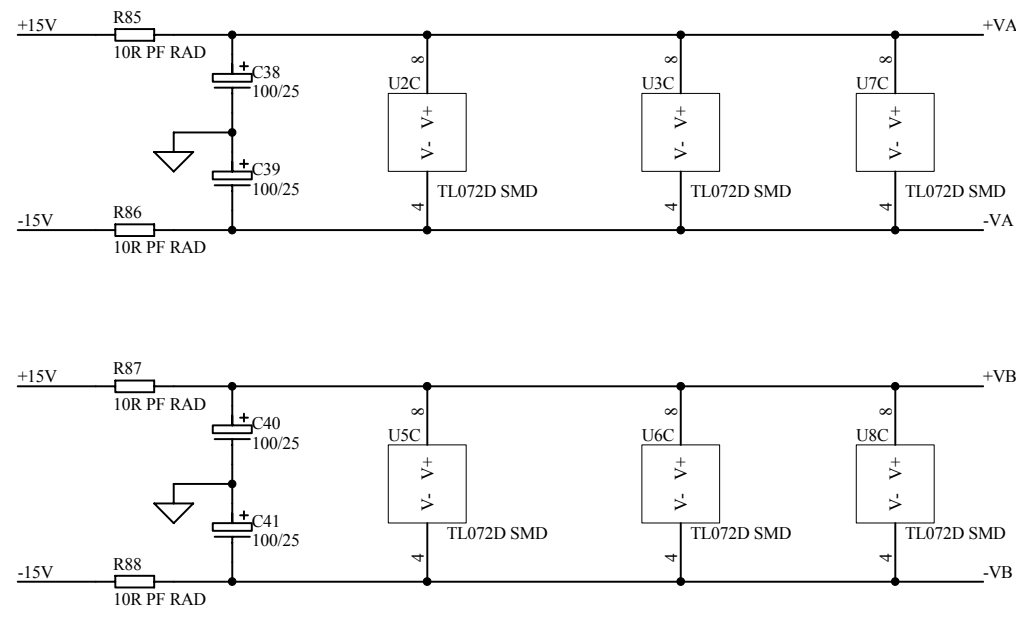

ALLEN&HEATH
Kernick Industrial Estate,
Penryn, Cornwall,
England. TR10 9LU
Tel: +44 (0)8707 556250
Fax: +44 (0)8707 556251

ISSUE	BY	DATE	CHK BY
1	ARJ	07-11-03	

FILE: AG5303 ISS 1 SHEET 3.Sch
PRINTED: 16:41:08 12-Feb-2004

TITLE: XONE 92 SLAVE CARD
PAGE:
DRG No: C5303 ISSUE: 1 SHEET: 2 OF 2