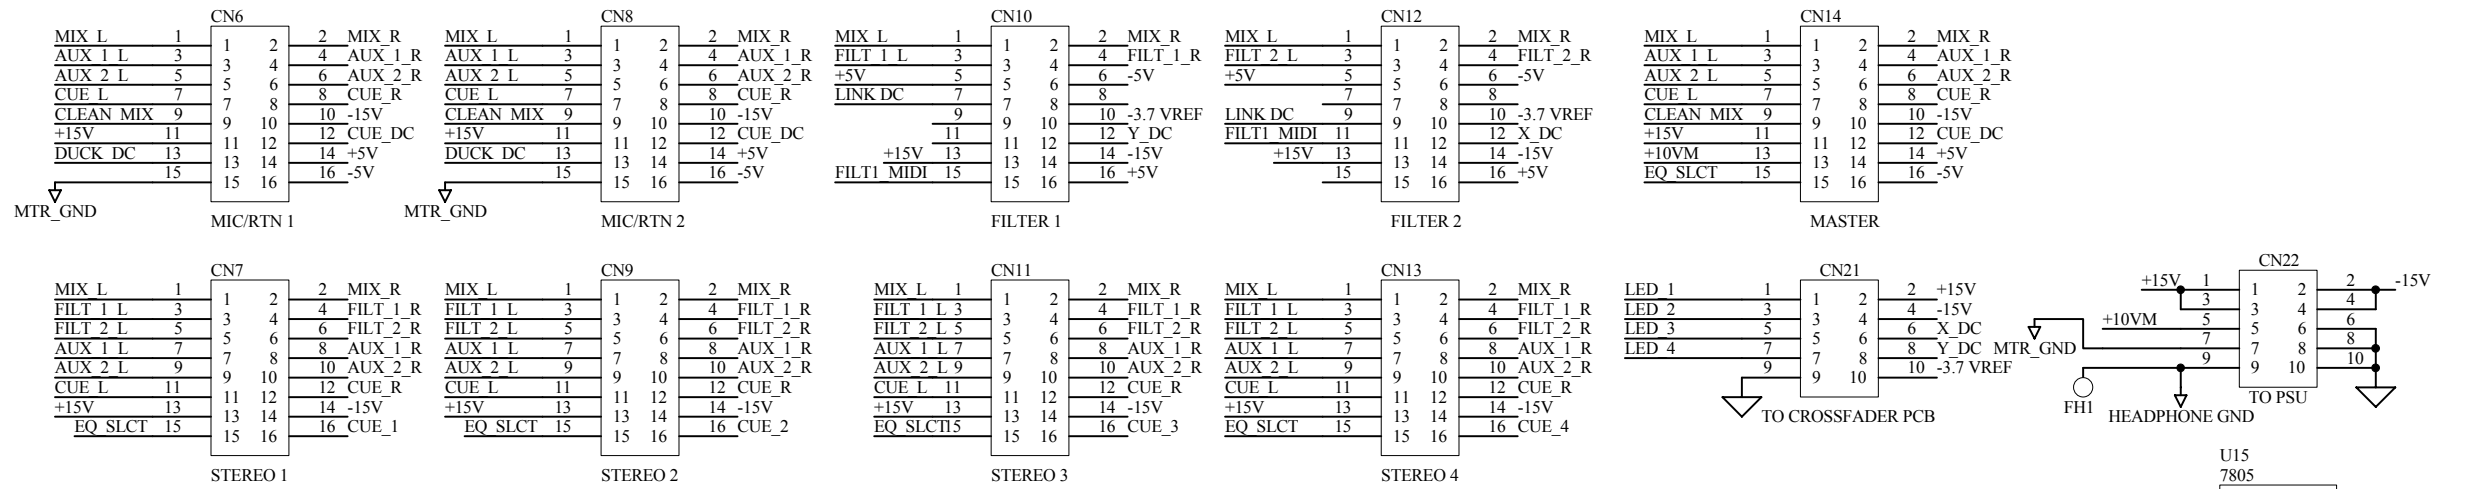

TITLE: XONE 92 SLAVE CARD
 PAGE:
 DRG No: C5303 ISSUE: 1 SHEET: 1 OF 2

ALLEN&HEATH
 Kernick Industrial Estate,
 Penryn, Cornwall,
 England. TR10 9LU
 Tel: +44 (0)8707 556250
 Fax: +44 (0)8707 556251

ISSUE	BY	DATE	CHK BY
1	ARJ	07-11-03	